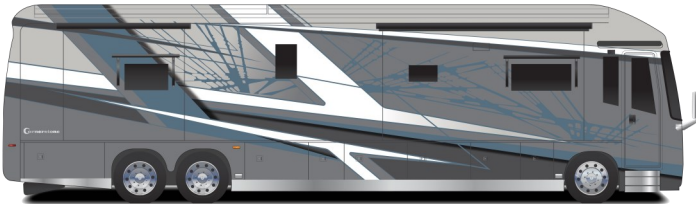

Coral Reef II