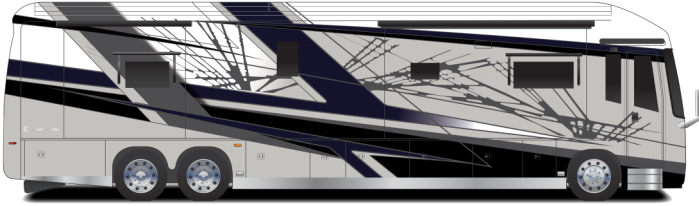

EXTERIOR SELECTIONS

Blue Moon