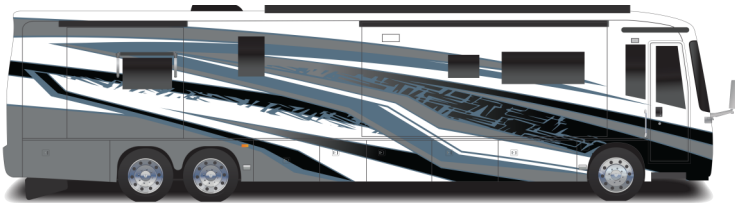

MODEL YEAR 2026 WHAT'S NEW

1. New stunning paint designs featuring exciting new paint colors.
2. Larger square-shaped windows with wood framed valances and a leather accent. This hardwood valance with an integrated LED strip light hides the interior metal window trim ring.
3. LED strip light in bed base is activated when bed/mattress is lifted to gain access to your stored items. Great additional lighting.
4. LED strip lighting added under the sofa/dinette cabinets.
5. Added six inches of night shade material to the bottom of the driver's side solar shade to mirror the main solar shade on the windshield. Another customer driven idea to block the sun better while driving.
6. All rear bathroom floorplans will have a single sink as standard equipment with an option for double sinks.
7. Beautiful upgraded tile work in the entry well.
8. GE convection microwave with air fryer replaces Furrion microwave.
9. Upgraded to larger 43-inch Samsung Smart TV in bedroom.
10. Driven by customer feedback, on the exterior entertainment center, we went back to the JBL soundbar that swings out with the TV like we did on the 2023 Aspire's.
11. Optional 74-inch hide-a-bed or theater seating with two end tables ILO 100-inch sofa on the B and Z floorplans.
12. On the R floorplan, we added a new dinette design, added a pantry with pull-out drawers, eliminated the TVs in the bunk area and added another pantry.
13. Added the newest Starlink standard system and made the high performance system optional. Also installed an on/off switch located in overhead cabinet above entrance.
14. A larger kitchen window is framed with beautiful accent tile and solid-surface material thus eliminating the two small spice storage nooks.

EXTERIOR SELECTIONS

Black Panther

Black Violet

Blue Flame

Carmine Red II

Misty Grey

Ruby Red

Scarlett Sun