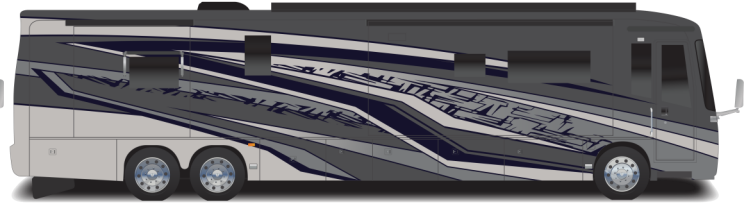

MODEL YEAR 2026 WHAT'S NEW

1. New stunning paint designs featuring exciting new paint colors.
2. Larger square-shaped windows with wood framed valances and a leather accent. This hardwood valance with an integrated LED strip light hides the interior metal window trim ring.
3. LED strip light in bed base is activated when bed/mattress is lifted to gain access to your stored items. Great additional lighting.
4. LED strip lighting added under the sofa/dinette cabinets.
5. Added six inches of night shade material to the bottom of the driver's side solar shade to mirror the main solar shade on the windshield. Another customer driven idea to block the sun better while driving.
6. All rear bathroom floorplans will have a single sink as standard equipment with an option for double sinks.
7. Beautiful upgraded tile work in the entry well.
8. GE convection microwave with air fryer replaces Furrion microwave.
9. Upgraded to larger 43-inch Samsung Smart TV in bedroom.
10. Driven by customer feedback, on the exterior entertainment center, we went back to the JBL soundbar that swings out with the TV like we did on the 2023 Aspire's.
11. Optional 74-inch hide-a-bed or theater seating with two end tables ILO 100-inch sofa on the B and Z floorplans.
12. On the R floorplan, we added a new dinette design, added a pantry with pull-out drawers, eliminated the TVs in the bunk area and added another pantry.
13. Added the newest Starlink standard system and made the high performance system optional. Also installed an on/off switch located in overhead cabinet above entrance.
14. A larger kitchen window is framed with beautiful accent tile and solid-surface material thus eliminating the two small spice storage nooks.

EXTERIOR SELECTIONS

Black Panther

Black Violet

Blue Flame

Carmine Red II

Misty Grey

Ruby Red

Scarlett Sun