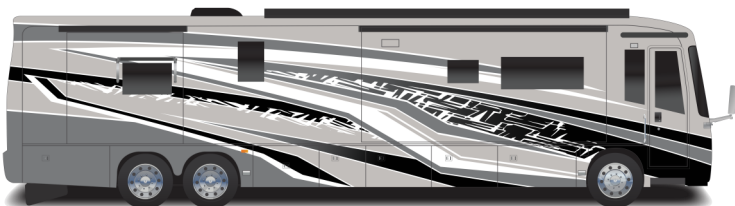

MODEL YEAR 2026 WHAT'S NEW

1. New stunning paint designs featuring exciting new paint colors.
2. Larger square-shaped windows with wood framed valances and a leather accent. This hardwood valance with an integrated LED strip light hides the interior metal window trim ring.
3. LED strip light in bed base is activated when bed/mattress is lifted to gain access to your stored items. Great additional lighting.
4. LED strip lighting added under the sofa/dinette cabinets.
5. Added six inches of night shade material to the bottom of the driver's side solar shade to mirror the main solar shade on the windshield. Another customer driven idea to block the sun better while driving.
6. All rear bathroom floorplans will have a single sink as standard equipment with an option for double sinks.
7. Beautiful upgraded tile work in the entry well.
8. GE convection microwave with air fryer replaces Furrion microwave.
9. Upgraded to larger 43-inch Samsung Smart TV in bedroom.
10. Driven by customer feedback, on the exterior entertainment center, we went back to the JBL soundbar that swings out with the TV like we did on the 2023 Aspire's.
11. Optional 74-inch hide-a-bed or theater seating with two end tables ILO 100-inch sofa on the B and Z floorplans.
12. On the R floorplan, we added a new dinette design, added a pantry with pull-out drawers, eliminated the TVs in the bunk area and added another pantry.
13. Added the newest Starlink standard system and made the high performance system optional. Also installed an on/off switch located in overhead cabinet above entrance.
14. A larger kitchen window is framed with beautiful accent tile and solid-surface material thus eliminating the two small spice storage nooks.

EXTERIOR SELECTIONS

Black Panther

Black Violet

Blue Flame

Carmine Red II

Misty Grey

Ruby Red

Scarlett Sun