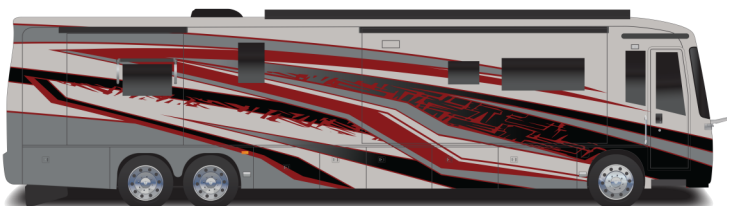

MODEL YEAR 2026 WHAT'S NEW

1. New stunning paint designs featuring exciting new paint colors.
2. Larger square-shaped windows with wood framed valances and a leather accent. This hardwood valance with an integrated LED strip light hides the interior metal window trim ring.
3. LED strip light in bed base is activated when bed/mattress is lifted to gain access to your stored items. Great additional lighting.
4. LED strip lighting added under the sofa/dinette cabinets.
5. Added six inches of night shade material to the bottom of the driver's side solar shade to mirror the main solar shade on the windshield. Another customer driven idea to block the sun better while driving.
6. All rear bathroom floorplans will have a single sink as standard equipment with an option for double sinks.
7. Beautiful upgraded tile work in the entry well.
8. GE convection microwave with air fryer replaces Furrion microwave.
9. Upgraded to larger 43-inch Samsung Smart TV in bedroom.
10. Driven by customer feedback, on the exterior entertainment center, we went back to the JBL soundbar that swings out with the TV like we did on the 2023 Aspire's.
11. Optional 74-inch hide-a-bed or theater seating with two end tables ILO 100-inch sofa on the B and Z floorplans.
12. On the R floorplan, we added a new dinette design, added a pantry with pull-out drawers, eliminated the TVs in the bunk area and added another pantry.
13. Added the newest Starlink standard system and made the high performance system optional. Also installed an on/off switch located in overhead cabinet above entrance.
14. A larger kitchen window is framed with beautiful accent tile and solid-surface material thus eliminating the two small spice storage nooks.

EXTERIOR SELECTIONS

Black Panther

Black Violet

Blue Flame

Carmine Red II

Misty Grey

Ruby Red

Scarlett Sun