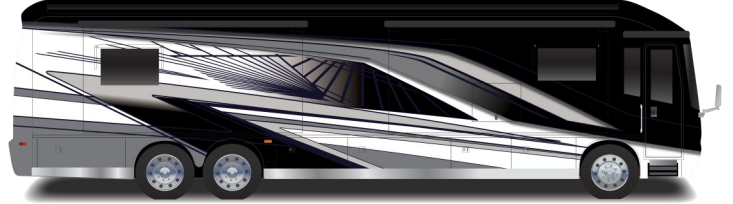

EXTERIOR SELECTIONS

Black Rose