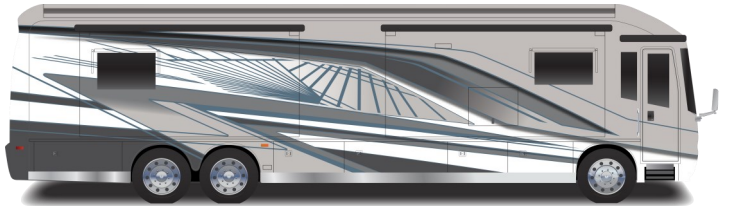

## MODEL YEAR 2026 WHAT'S NEW

1. New stunning paint designs featuring exciting new paint colors.
2. Modern styling on the Villa Italian Leather furniture and driver/passenger seats. The 100-inch sofa, and all theater seats, are now equipped with electric powered headrests with forward-tilt.
3. Larger square-shaped windows with wood framed valances and a leather accent. This hardwood valance with an integrated LED strip light hides the interior metal window trim ring.
4. LED strip light in bed base is activated when bed/mattress is lifted to gain access to your stored items. Great additional lighting.
5. LED strip lighting added under the sofa/dinette cabinets.
6. Leather headboard in lieu of fabric. The wooden headboard option has been carried over from 2025 model year.
7. Added six inches of night shade material to the bottom of the driver's side solar shade to mirror the main solar shade on the windshield. Another customer driven idea to block the sun better while driving.
8. All rear bathroom floorplans will have a single sink as standard equipment with an option for double sinks.
9. Beautiful upgraded tile work in the entry well.
10. GE convection microwave with air fryer replaces Furrion microwave.
11. Leather accent removed from the sliding rear wardrobe doors.
12. Upgraded to larger 43-inch Samsung Smart TV in bedroom.
13. Driven by customer feedback, on the exterior entertainment center, we went back to the JBL soundbar that swings out with the TV like we did on the 2023 Anthem's.
14. Optional 74-inch hide-a-bed or theater seating with two end tables ILO 100-inch sofa on the B, Z and K floorplans.

## EXTERIOR SELECTIONS

Black Cherry

Black Rose

Cobalt Blue II

Coral Grey II

Crimson Snow II

Golden Harvest II

Night Rider