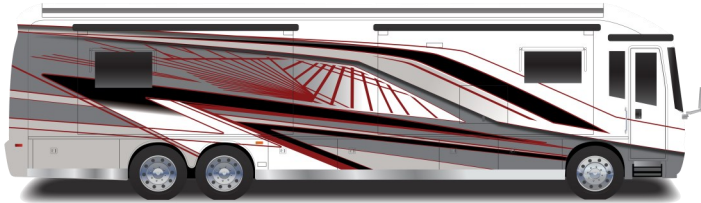

## MODEL YEAR 2026 WHAT'S NEW

1. New stunning paint designs featuring exciting new paint colors.
2. Modern styling on the Villa Italian Leather furniture and driver/passenger seats. The 100-inch sofa, and all theater seats, are now equipped with electric powered headrests with forward-tilt.
3. Larger square-shaped windows with wood framed valances and a leather accent. This hardwood valance with an integrated LED strip light hides the interior metal window trim ring.
4. LED strip light in bed base is activated when bed/mattress is lifted to gain access to your stored items. Great additional lighting.
5. LED strip lighting added under the sofa/dinette cabinets.
6. Leather headboard in lieu of fabric. The wooden headboard option has been carried over from 2025 model year.
7. Added six inches of night shade material to the bottom of the driver's side solar shade to mirror the main solar shade on the windshield. Another customer driven idea to block the sun better while driving.
8. All rear bathroom floorplans will have a single sink as standard equipment with an option for double sinks.
9. Beautiful upgraded tile work in the entry well.
10. GE convection microwave with air fryer replaces Furrion microwave.
11. Leather accent removed from the sliding rear wardrobe doors.
12. Upgraded to larger 43-inch Samsung Smart TV in bedroom.
13. Driven by customer feedback, on the exterior entertainment center, we went back to the JBL soundbar that swings out with the TV like we did on the 2023 Anthem's.
14. Optional 74-inch hide-a-bed or theater seating with two end tables ILO 100-inch sofa on the B, Z and K floorplans.

## EXTERIOR SELECTIONS

Black Cherry

Black Rose

Cobalt Blue II

Coral Grey II

Crimson Snow II

Golden Harvest II

Night Rider