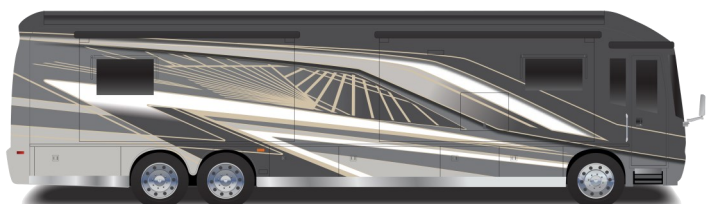

## MODEL YEAR 2026 WHAT'S NEW

1. New stunning paint designs featuring exciting new paint colors.
2. Modern styling on the Villa Italian Leather furniture and driver/passenger seats. The 100-inch sofa, and all theater seats, are now equipped with electric powered headrests with forward-tilt.
3. Larger square-shaped windows with wood framed valances and a leather accent. This hardwood valance with an integrated LED strip light hides the interior metal window trim ring.
4. LED strip light in bed base is activated when bed/mattress is lifted to gain access to your stored items. Great additional lighting.
5. LED strip lighting added under the sofa/dinette cabinets.
6. Leather headboard in lieu of fabric. The wooden headboard option has been carried over from 2025 model year.
7. Added six inches of night shade material to the bottom of the driver's side solar shade to mirror the main solar shade on the windshield. Another customer driven idea to block the sun better while driving.
8. All rear bathroom floorplans will have a single sink as standard equipment with an option for double sinks.
9. Beautiful upgraded tile work in the entry well.
10. GE convection microwave with air fryer replaces Furrion microwave.
11. Leather accent removed from the sliding rear wardrobe doors.
12. Upgraded to larger 43-inch Samsung Smart TV in bedroom.
13. Driven by customer feedback, on the exterior entertainment center, we went back to the JBL soundbar that swings out with the TV like we did on the 2023 Anthem's.
14. Optional 74-inch hide-a-bed or theater seating with two end tables ILO 100-inch sofa on the B, Z and K floorplans.

## EXTERIOR SELECTIONS

Black Cherry

Black Rose

Cobalt Blue II

Coral Grey II

Crimson Snow II

Golden Harvest II

Night Rider