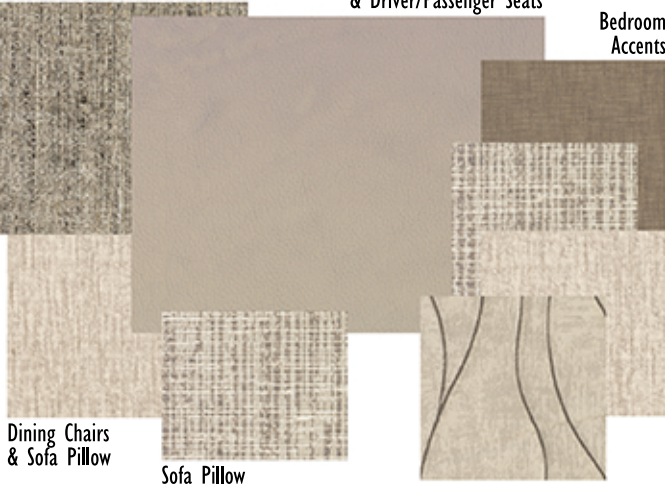

ENTEGR
COACH®

Anthem

Desert Décor

Valance

Sofa, Theatre, Dinette Booth
& Driver/Passenger Seats

Bedroom
Accents

Dining Chairs
& Sofa Pillow

Sofa Pillow

Metro Décor

Valance & Sofa Pillow

Sofa, Theatre, Dinette Booth
& Driver/Passenger Seats

Bedroom
Accents