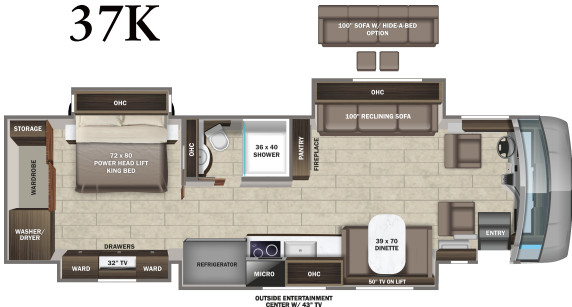

ANTHEM

37K

ALL-NEW FOR
MODEL YEAR 2024

Without compromise.

ENTEGRA
COACH