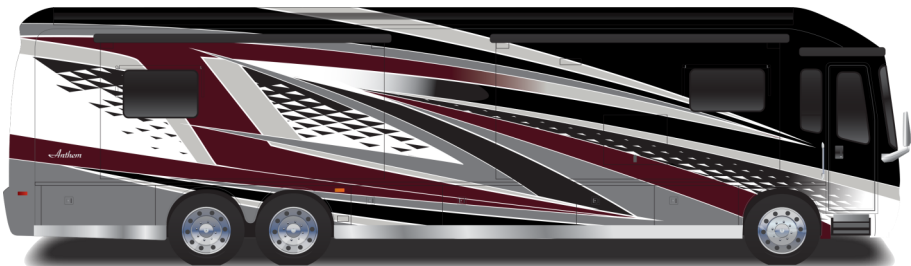

## PAINT SELECTIONS

Aqua Blue

Cobalt Blue

Coral Grey **NEW**

Golden Harvest

Rally Red

Steel Grey

ENTEGR  
COACH®