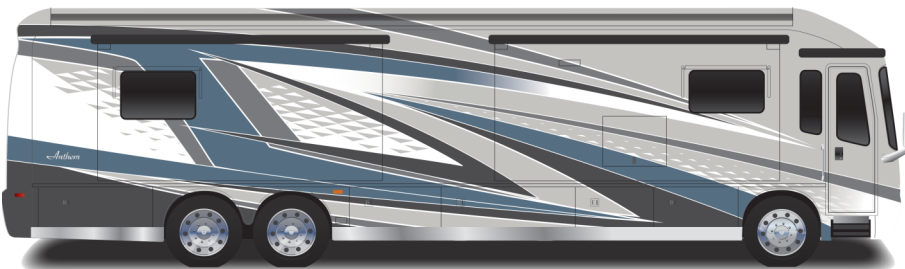

Coral Grey **NEW**