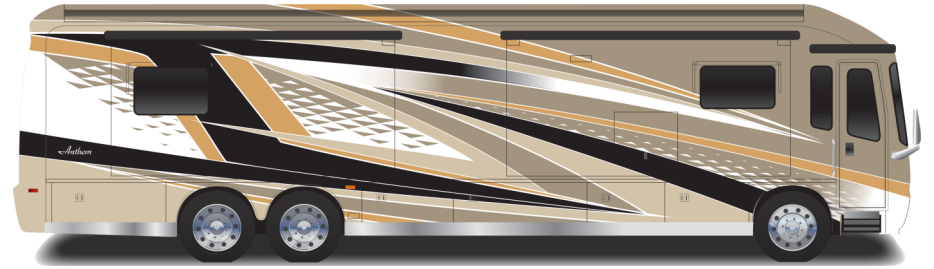

## PAINT SELECTIONS

Aqua Blue

Cobalt Blue

Coral Grey **NEW**

Golden Harvest

Rally Red

Steel Grey

ENTEGR  
COACH®