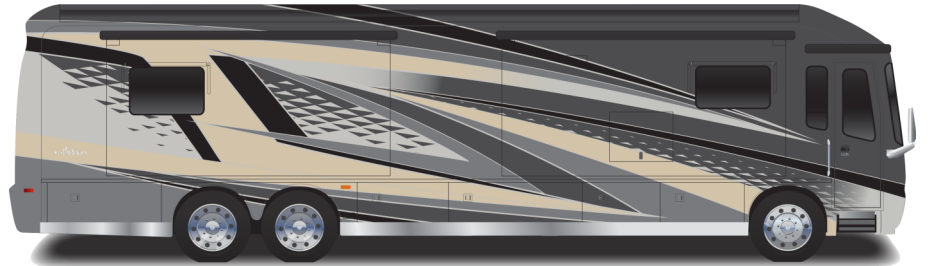

## PAINT SELECTIONS

Aqua Blue

Cobalt Blue

Coral Grey **NEW**

Golden Harvest

Rally Red

Steel Grey

ENTEGR  
COACH®