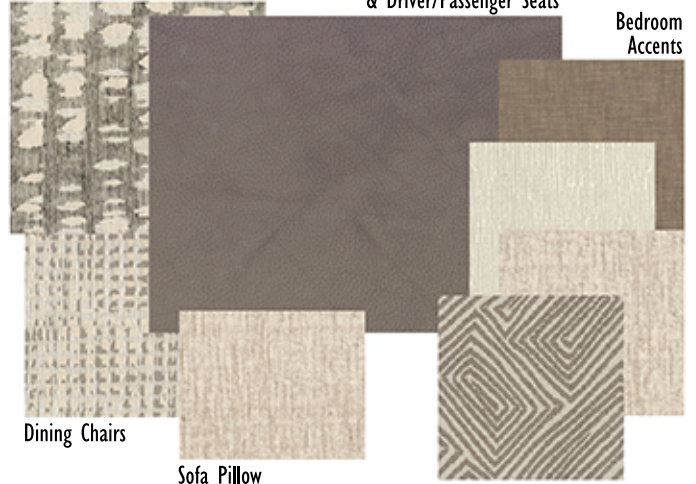

## PAINT SELECTIONS

Aqua Blue

Cobalt Blue

Coral Grey **NEW**

Golden Harvest

Rally Red

Steel Grey

ENTEGR  
COACH®

## Desert Décor

Valance

Sofa, Theatre, Dinette Booth  
& Driver/Passenger Seats

Bedroom  
Accents

Dining Chairs  
& Sofa Pillow

Sofa Pillow

## Metro Décor

Valance & Sofa Pillow

Sofa, Theatre, Dinette Booth  
& Driver/Passenger Seats

Bedroom  
Accents

Dining Chairs

Sofa Pillow