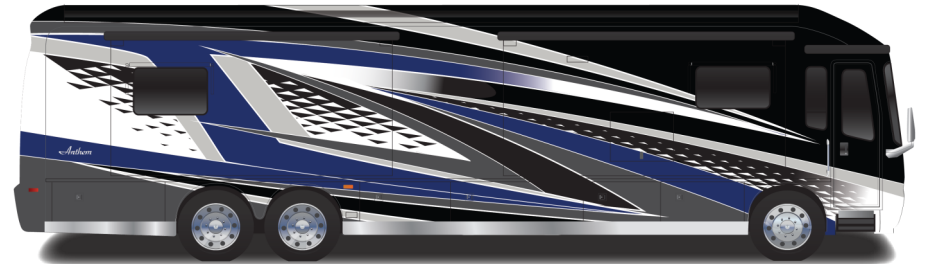

Cobalt Blue